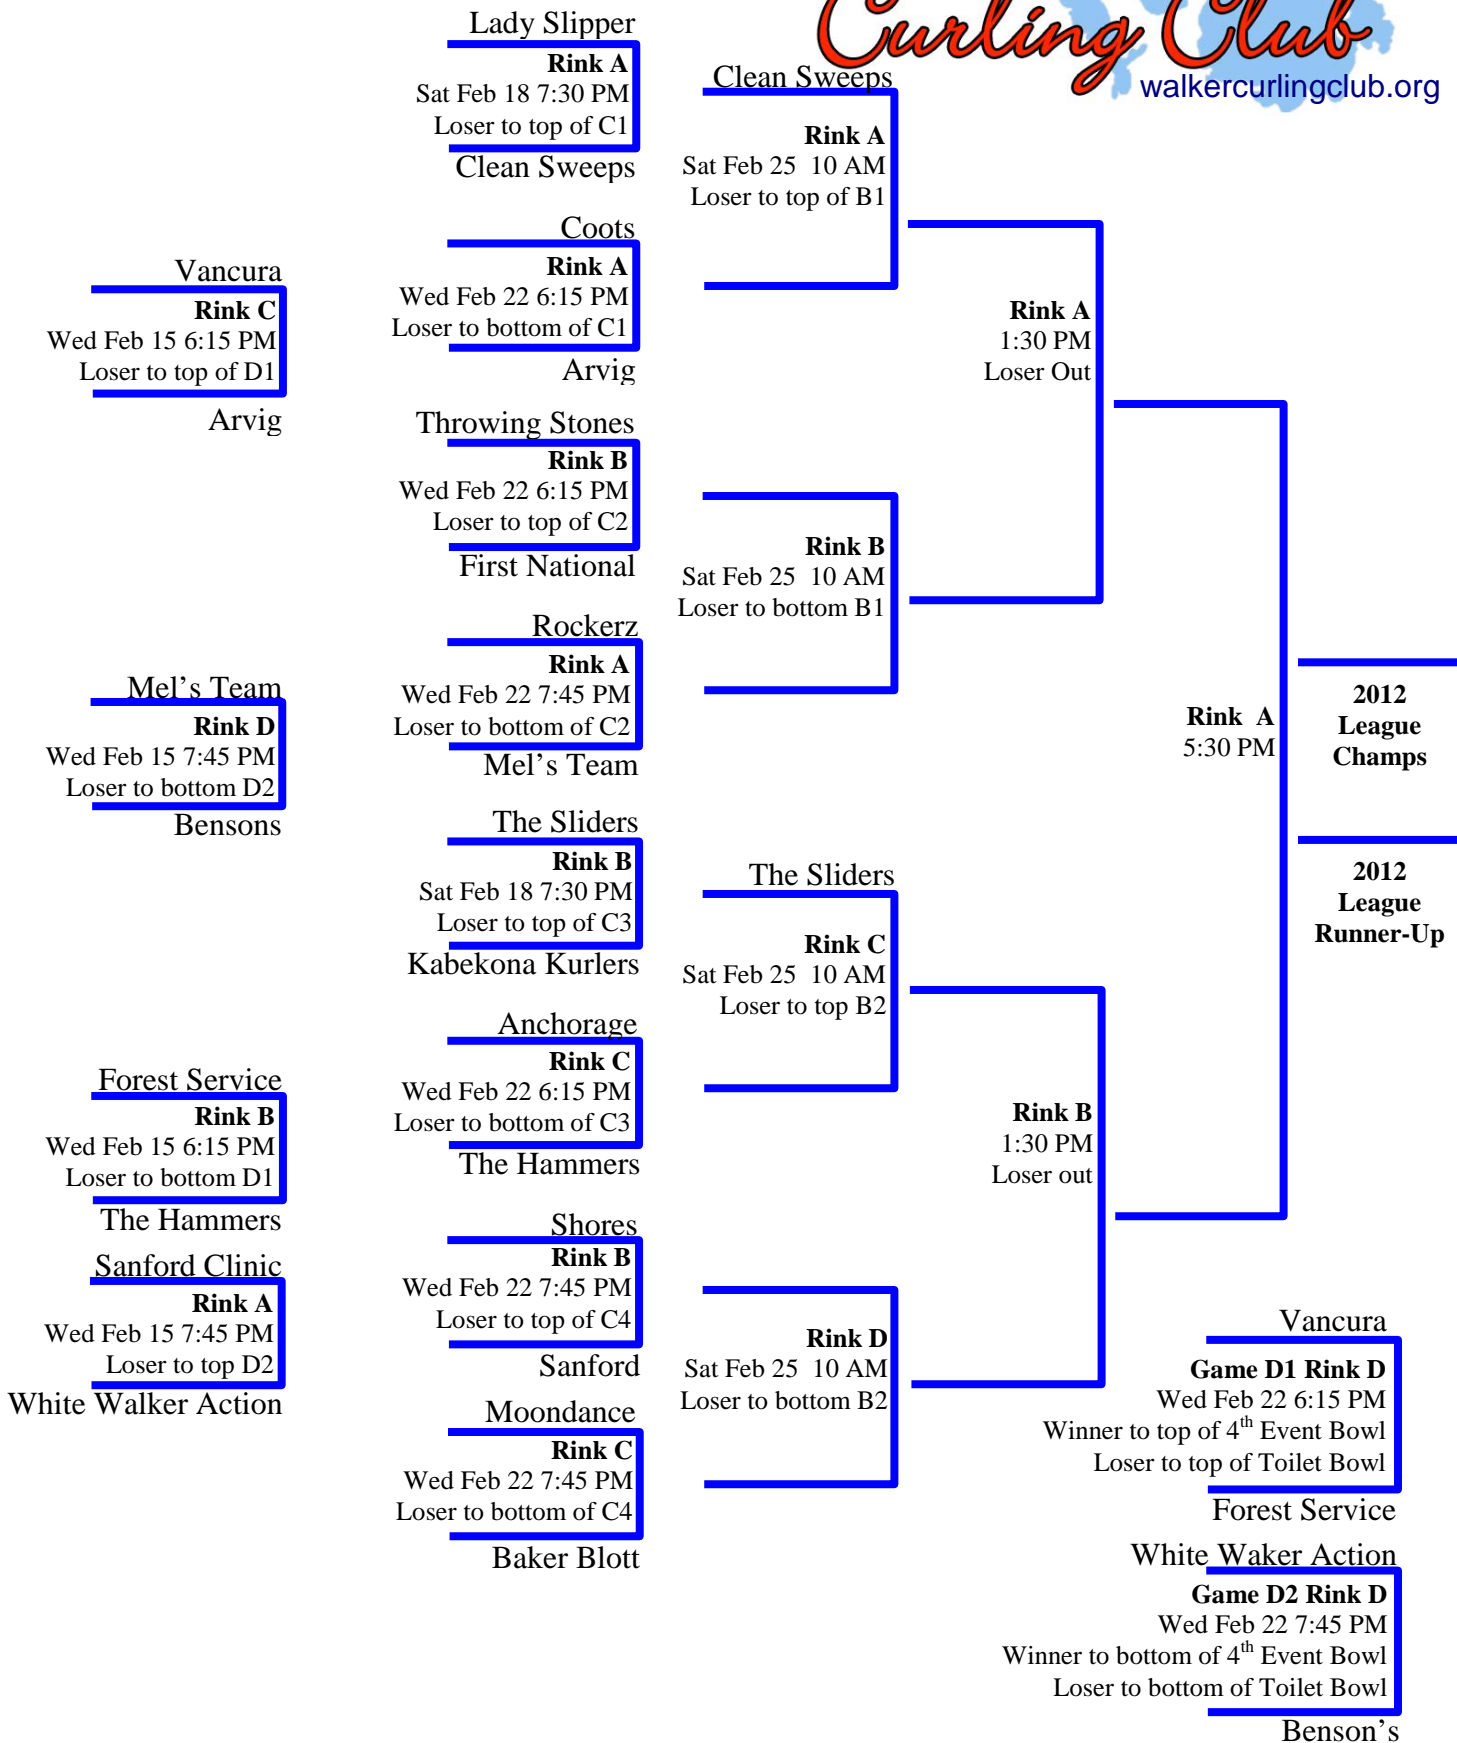

Bring an appetizer or dessert to share

**Bring an appetizer or dessert to share**

**Game B1**  
Sat Feb 25 1:30  
Rink C Loser Out

**Game B2**  
Sat Feb 25 1:30  
Rink D Loser Out

**Rink B**  
5:30 PM

---

**2012  
2nd Event  
Champs**

---

**2012  
2nd Event  
Runner-Up**

Bring an appetizer or dessert to share